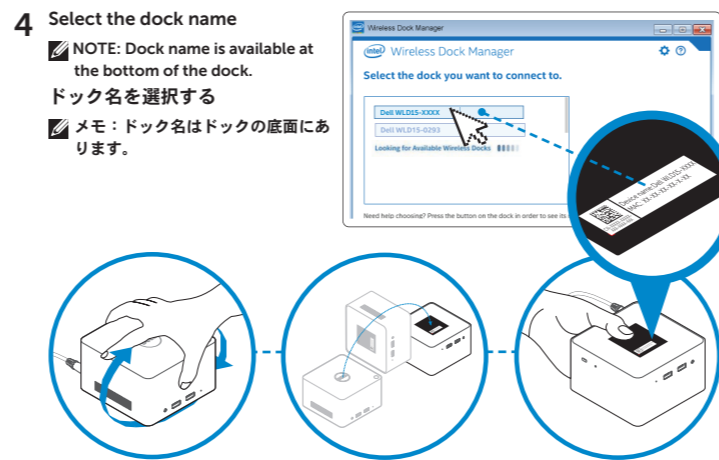

Dell Wireless Docking Station

WLD15

Quick Start Guide クイックスタートガイド

Features
機能

dell.com/support
dell.com/contactdell
dell.com/regulatory_compliance

Regulatory model: **WLD15**
認可モデル: **WLD15**

P/N DCY8 A01

NOTE: For more information, see *User's Guide* at dell.com/support.