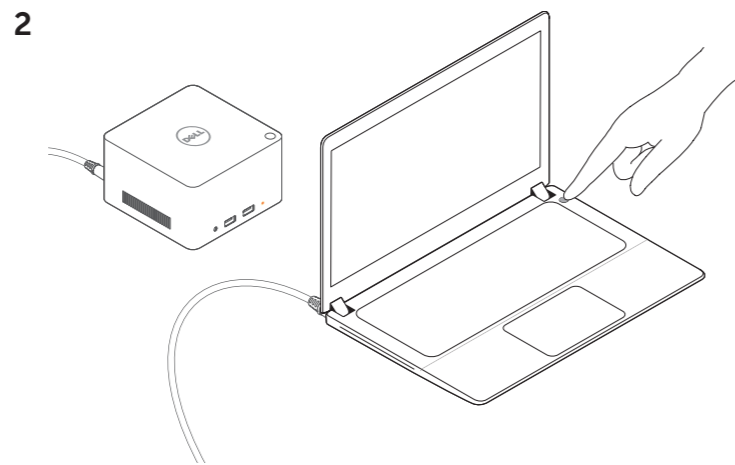

Dell Wireless Docking Station

WLD15

Quick Start Guide クイックスタートガイド

Features
機能

dell.com/support
dell.com/contactdell
dell.com/regulatory_compliance

Regulatory model: **WLD15**
認可モデル: **WLD15**

P/N DCY8 A01

NOTE: For more information, see *User's Guide* at dell.com/support.