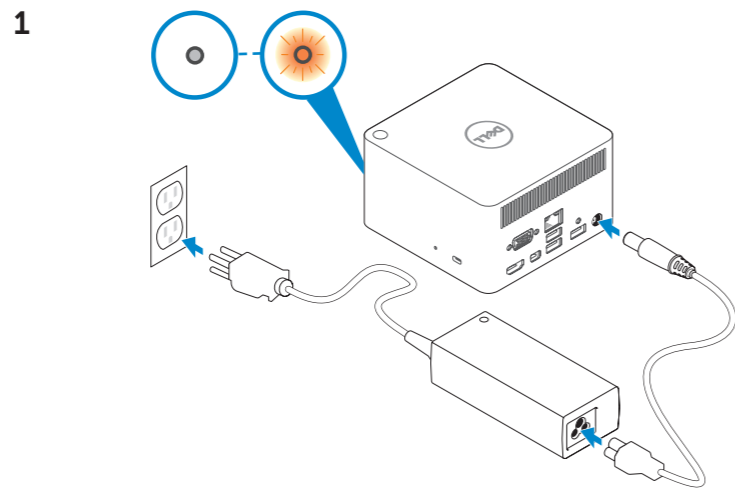

Dell Wireless Docking Station

WLD15

Quick Start Guide クイックスタートガイド

Features
機能

dell.com/support
dell.com/contactdell
dell.com/regulatory_compliance

Regulatory model: **WLD15**
認可モデル: **WLD15**

P/N DCY8 A01

NOTE: For more information, see *User's Guide* at dell.com/support.