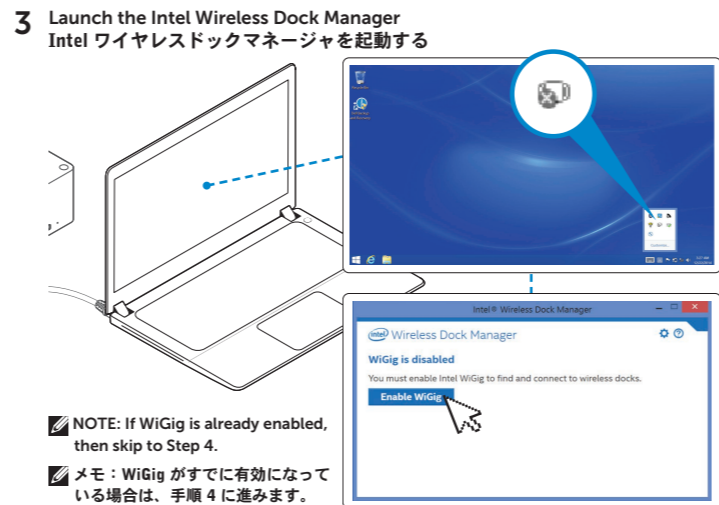

Dell Wireless Docking Station

WLD15

Quick Start Guide クイックスタートガイド

Features
機能

dell.com/support
dell.com/contactdell
dell.com/regulatory_compliance

Regulatory model: **WLD15**
認可モデル: **WLD15**

P/N DCY8 A01

NOTE: For more information, see *User's Guide* at dell.com/support.