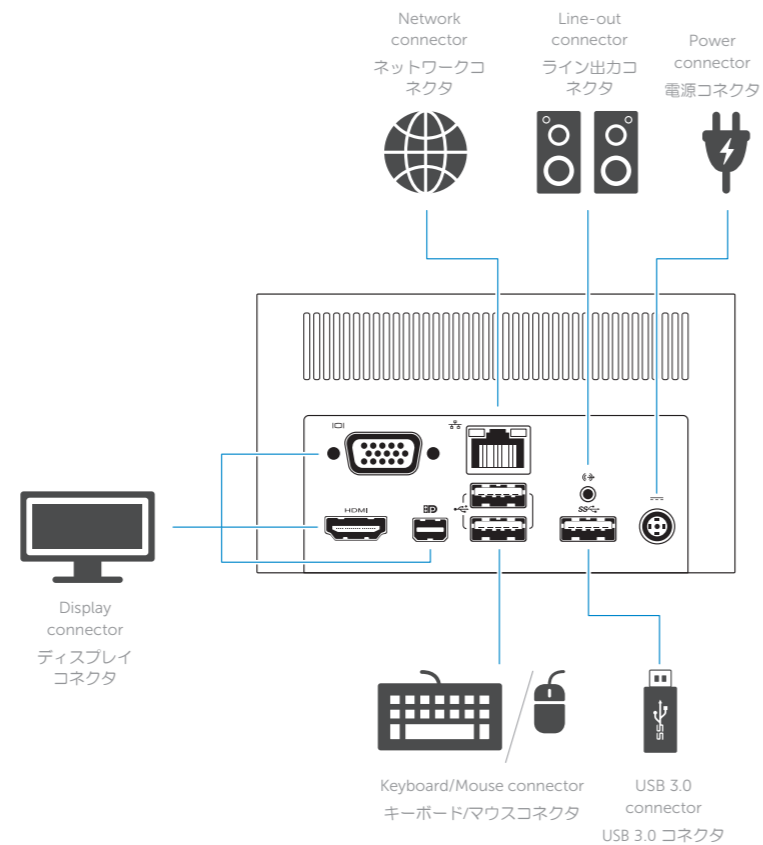

Dell Wireless Docking Station

WLD15

Quick Start Guide クイックスタートガイド

Features
機能

dell.com/support
dell.com/contactdell
dell.com/regulatory_compliance

Regulatory model: **WLD15**
認可モデル: **WLD15**

P/N DCY8 A01

NOTE: For more information, see *User's Guide* at dell.com/support.