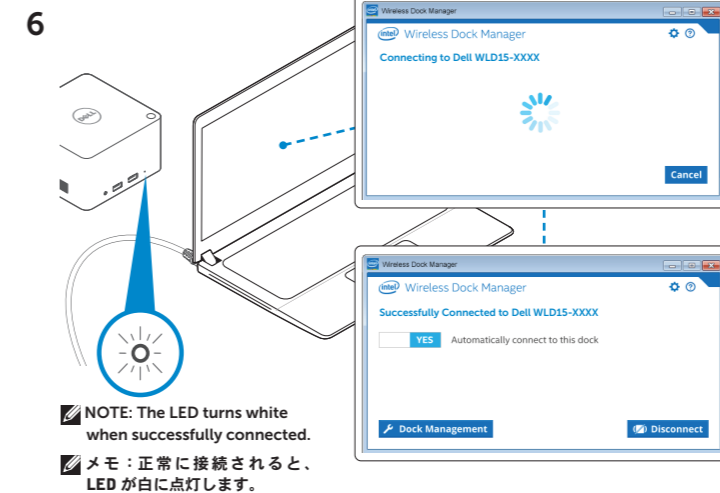

Dell Wireless Docking Station

WLD15

Quick Start Guide クイックスタートガイド

Features
機能

dell.com/support
dell.com/contactdell
dell.com/regulatory_compliance

Regulatory model: **WLD15**
認可モデル: **WLD15**

P/N DCY8 A01

NOTE: For more information, see *User's Guide* at dell.com/support.