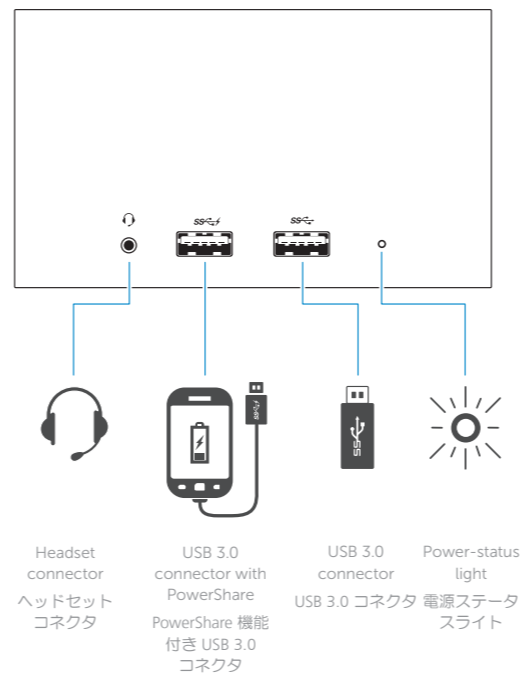

Dell Wireless Docking Station

WLD15

Quick Start Guide クイックスタートガイド

Features
機能

dell.com/support
dell.com/contactdell
dell.com/regulatory_compliance

Regulatory model: **WLD15**
認可モデル: **WLD15**

P/N DCY8 A01

NOTE: For more information, see *User's Guide* at dell.com/support.