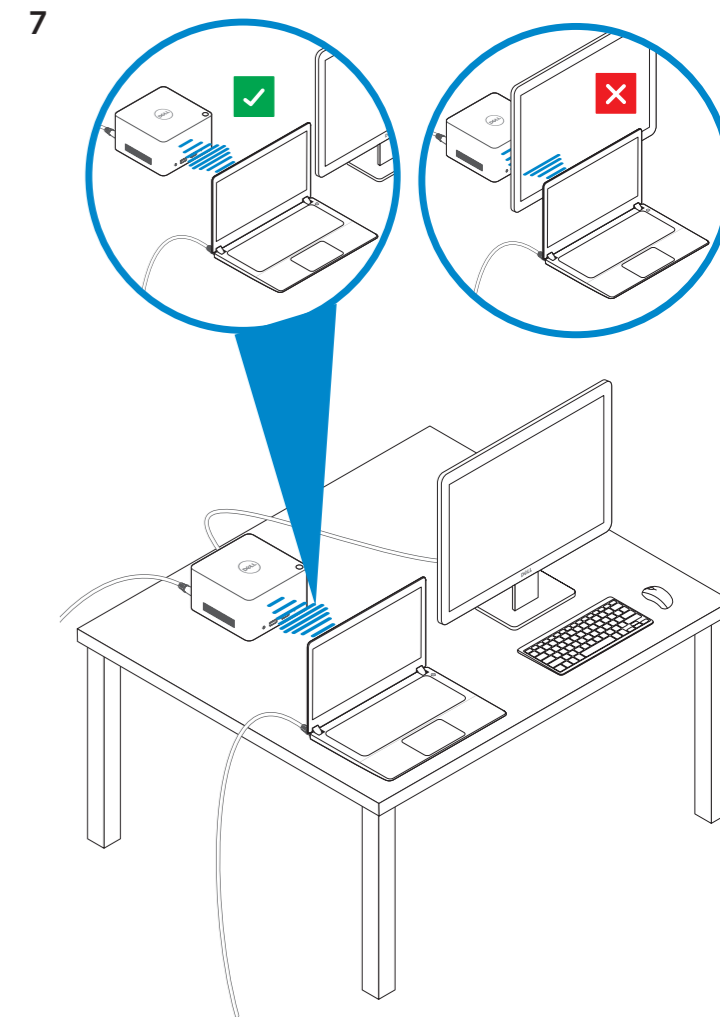

Dell Wireless Docking Station

WLD15

Quick Start Guide クイックスタートガイド

Features
機能

dell.com/support
dell.com/contactdell
dell.com/regulatory_compliance

Regulatory model: **WLD15**
認可モデル: **WLD15**

P/N DCY8 A01

NOTE: For more information, see *User's Guide* at dell.com/support.