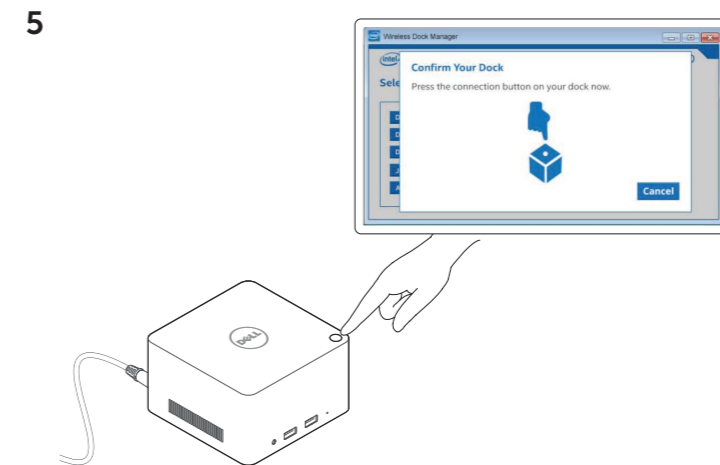

Dell Wireless Docking Station

WLD15

Quick Start Guide クイックスタートガイド

Features
機能

dell.com/support
dell.com/contactdell
dell.com/regulatory_compliance

Regulatory model: **WLD15**
認可モデル: **WLD15**

P/N DCY8 A01

NOTE: For more information, see *User's Guide* at dell.com/support.